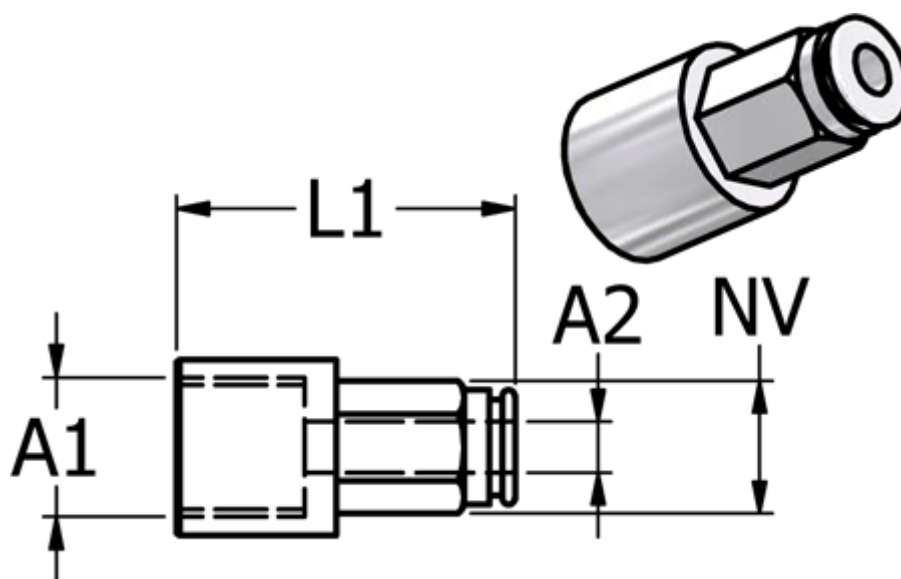

# Data Sheet

Article number: 5868460188

Description: Metal Push-in fitting 846.018-8, &Oslash8-G 1/8"  
Straight union with FPM O-ring

## Measures

Ext. hose diameter A2 = 8

L1 = 28

NV = 13

Thread A1 = G 1/8"